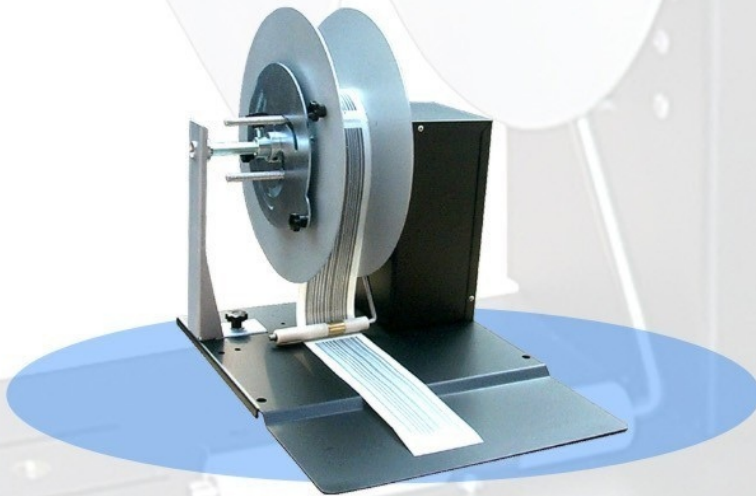

## Model R1150

### Features

Right Rewinder  
Roll Diameter up to 9,85"  
Speed 225rpm  
Label Width up to 4,73"  
Core Size from 1,65" up to 4,65"  
Power supply 115/18 Vac

### Features

Right Rewinder  
Roll Diameter up to 11,82"  
Speed 120rpm  
Label Width up to 4,73"  
Core Size from 1,65" up to 4,65"  
Support for heavy and large roll  
Power supply 115/18 Vac

### Features

Right Rewinder  
Roll Diameter up to 9,85"  
Speed 225rpm  
Label Width up to 4,73"  
Core Size 1"  
Power supply 115/18 Vac